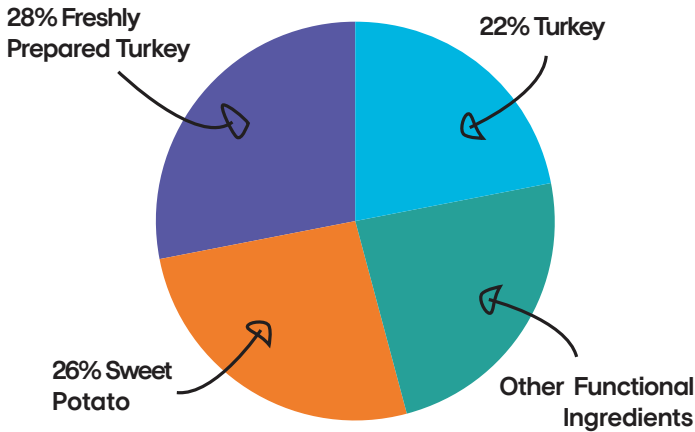

Added Omega 3 Supplement

To help support healthy skin & coat.

Sweet Potato

An excellent alternative to grains, sweet potato is a complex carbohydrate high in B Vitamins.

No Added Artificial Colours & Preservatives

Naturally preserved using rosemary extract.

COMPOSITION

Turkey 50% (including Freshly Prepared Turkey 28%, Dried Turkey 20% & Turkey Stock 2%), Sweet Potato (26%), Peas (9%), Potato, Beet Pulp, Linseed, Omega 3 Supplement, Minerals, Vitamins, Vegetable Stock, Cranberry (0.3%), FOS (96 mg/kg), MOS (24 mg/kg)