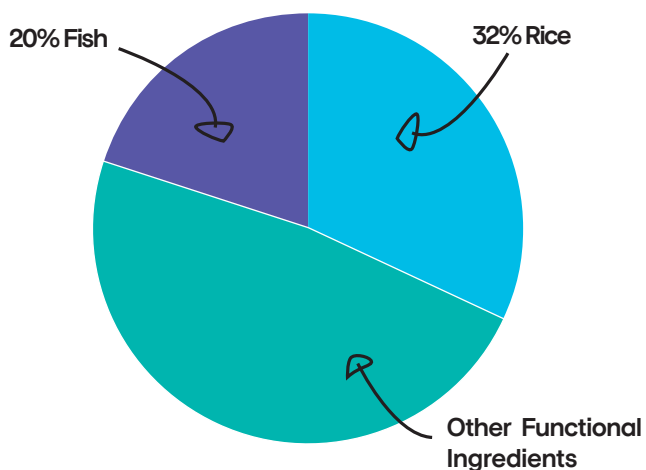

Digestive Health

Contains beet pulp - a good source of soluble and insoluble dietary fibre which are important for maintaining normal intestinal transit time and motility.

Weight Management

15% less fat than the standard adult recipes.

Immune System

Contains vitamins and minerals to help maintain a healthy immune system.

No Added Artificial Colours & Preservatives

Naturally preserved using rosemary extract.

COMPOSITION

Brown Rice (22%), Dried Fish (20%), Barley, Oats, White Rice (10%), Chicken Fat, Beet Pulp (4%), Pea Fibre, Brewer's Yeast, Minerals, Vitamins, Yucca Schidigera Extract (190 mg/kg), Glucosamine (180 mg/kg), Methylsulfonylmethane (180 mg/kg), Chondroitin Sulphate (125 mg/kg)

BAG SIZES

- Available in a variety of bag sizes
- 18 month shelf life.

KIBBLE SIZE

- Optimal kibble size and shape for adult senior dogs.
- A crunchy kibble texture.

ANALYTICAL CONSTITUENTS

Crude Protein	21%
Crude Fat	8%
Crude Fibre	4%
Crude Ash	6.5%
Moisture	8%
NFE	52.5%
Metabolisable Energy	341 kcal/100g
Omega 6	1.6%
Omega 3	0.5%
Calcium	0.9%
Phosphorus	0.6%